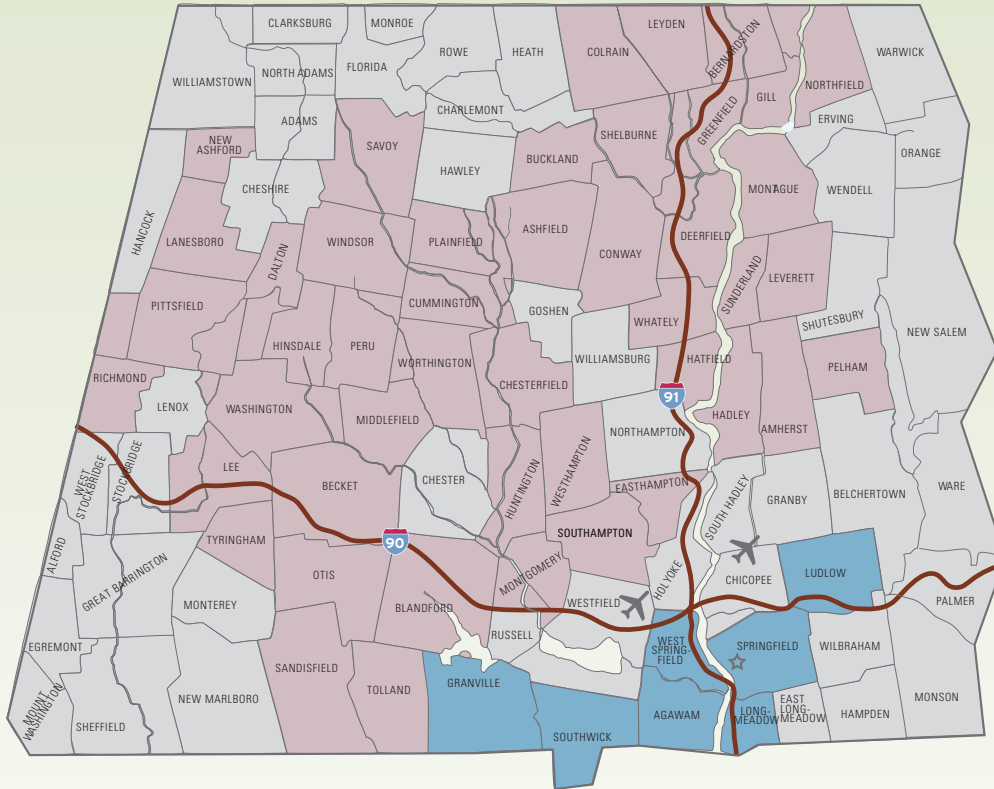

Western Massachusetts Electric

The Northeast Utilities System

Miles

0 5 10 15 20

- Highway
- Airports
- Shipping Ports
- Headquarters
- Southern Division
- Northern Division
- Served by other utilities

Facts and Contacts

- ⌚ **Customers:** 200,000 residential and commercial
- ⌚ **Communities:** 59 cities and towns
- ⌚ **Service Area:** 1,500 square miles
- ⌚ **Headquarters Address:** One Federal Street
STCC Technology Park
Building 111
Springfield, MA 01105
- ⌚ **Mailing Address:** P.O. Box 2010
W. Springfield, MA 01090-2010
- ⌚ **Customer Service:** 1.800.286.2000
- ⌚ **Springfield local area:** 413.781.4300
- ⌚ **Web:** www.wmeco.com

Directions

Directions to WMECO Headquarters

TRAVELING NORTH ON I-91

Take Exit 4 (Broad Street). Follow approximately 1 mile (turns into East Columbus Avenue). Take right onto State Street. Follow approximately .9 miles. Take left onto Federal Street. Entrance is on your right.

TRAVELING SOUTH ON I-91

Take Exit 7 (Columbus Avenue/Springfield Center). Follow approximately .5 miles. Take left onto State Street. Follow approximately .9 miles. Take left onto Federal Street. Entrance is on your right.